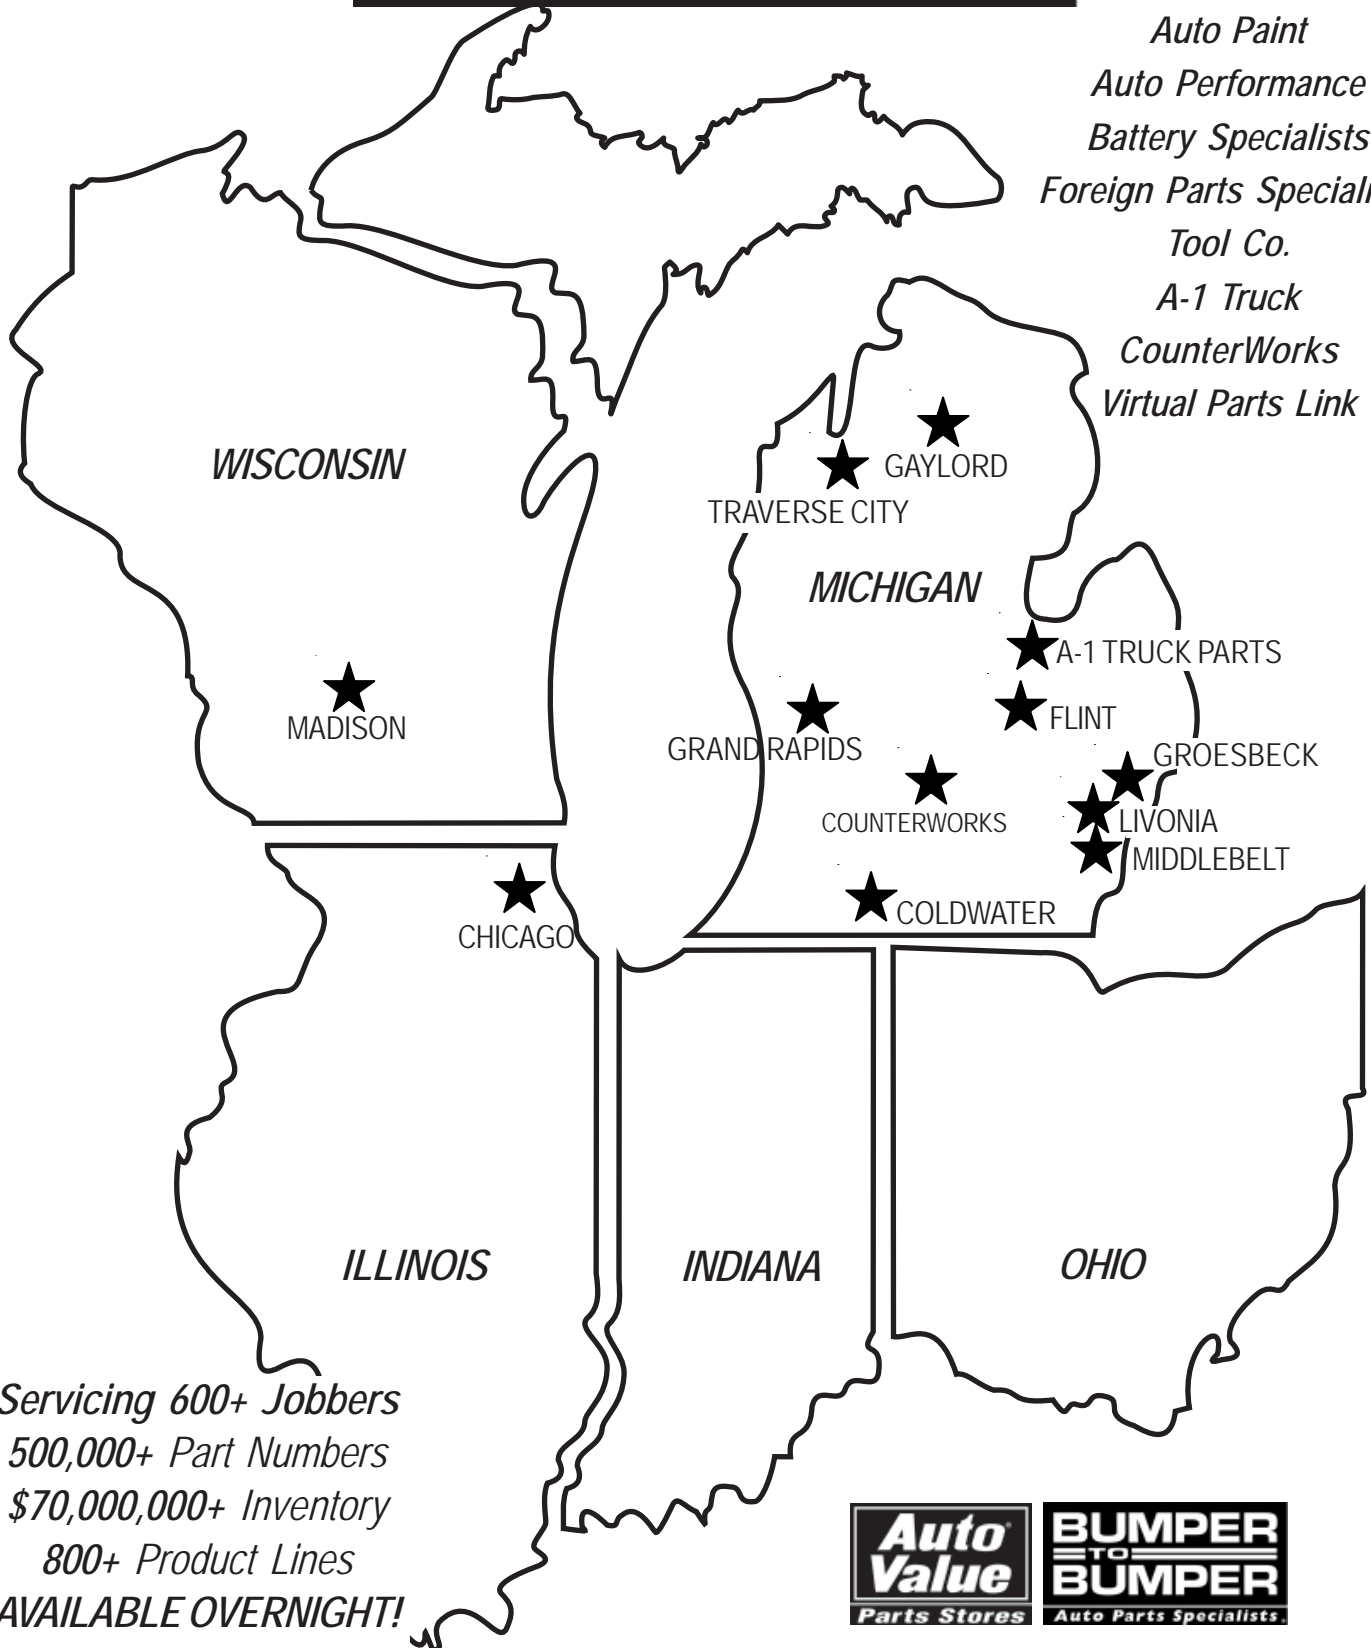

# **Auto-Wares**

**GROUP OF COMPANIES**

*Auto Paint*  
*Auto Performance*  
*Battery Specialists*  
*Foreign Parts Specialists*  
*Tool Co.*  
*A-1 Truck*  
*CounterWorks*  
*Virtual Parts Link*

*Servicing 600+ Jobbers*  
*500,000+ Part Numbers*  
*\$70,000,000+ Inventory*  
*800+ Product Lines*  
**AVAILABLE OVERNIGHT!**

**FULL LINE • FULL SERVICE • FULL PROGRAM**